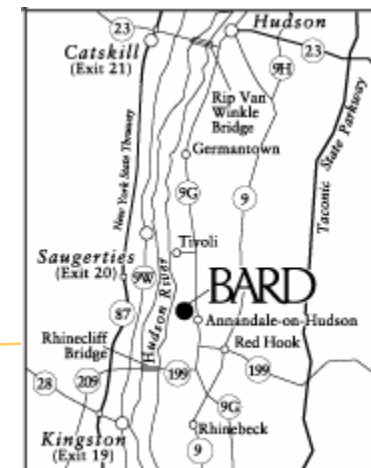

From New York City, New Jersey and points south: New York State Thruway to Exit 19 (Kingston), take Rte. 209 (changes to Rte. 199 at the Hudson River) over the Rhinecliff Bridge to Rte. 9G North, turn left onto Rte. 9G and drive north 3.5 miles- at blinking light, turn left onto Annandale Rd.- college is 1 mile north.

Lodging

Approximate distances from Bard are given in parentheses. All phone numbers are in area code 845. Lodgings appear in order of approximate nightly rate from least to most expensive.

Super 8 Lodge (12 miles)
 Washington Ave.

Kingston
 338-3078

Hampton Inn (8 miles)
 1307 Ulster Avenue
 Kingston
 382-2600

Quality Inn (11 miles)
 Route 28
 Kingston
 339-3900

Courtyard by Marriott (8 miles)
 Route 9W
 Kingston
 382-2300 / 800-321-2211

Holiday Inn (12 miles)
 Washington Ave.
 Kingston
 338-0400

Distances to Bard from:
 Poughkeepsie 25
 Albany 50
 New York 90
 Boston 200