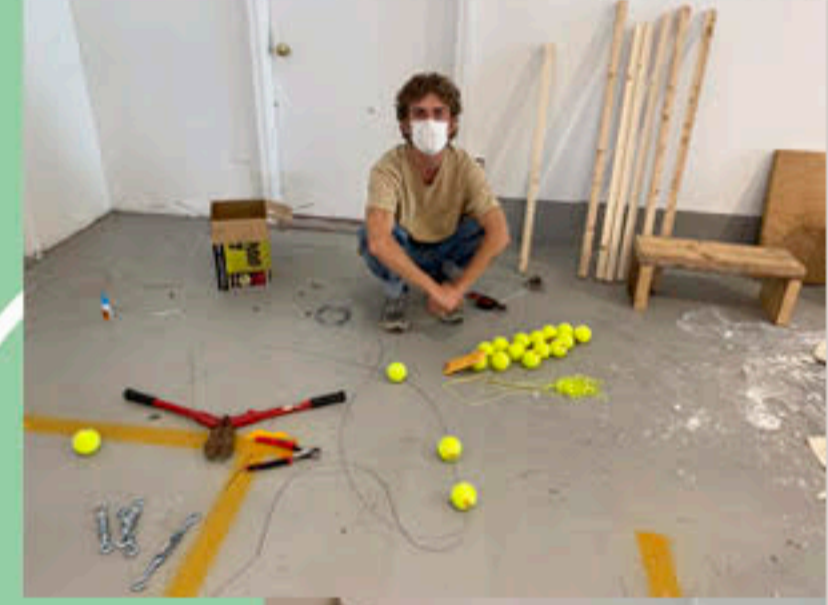

Inside Out: Sculpture 3 Installation @Montgomery Place

On view from October 4
To November 7, 2020.

Bard

ANNANDALE

River Road (Route 103)

Orchard Stand
Route 9G