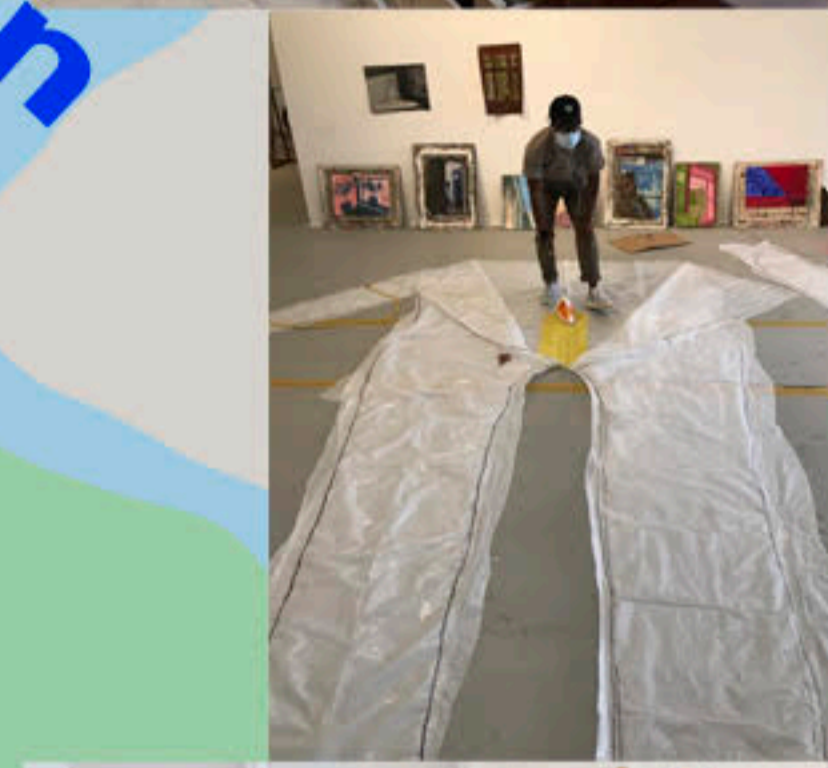

Inside Out: Sculpture 3 Installation @Montgomery Place

On view from October 4
To November 7, 2020.

Bard

ANNANDALE

River Road (Route 103)

Orchard Stand
Route 9G