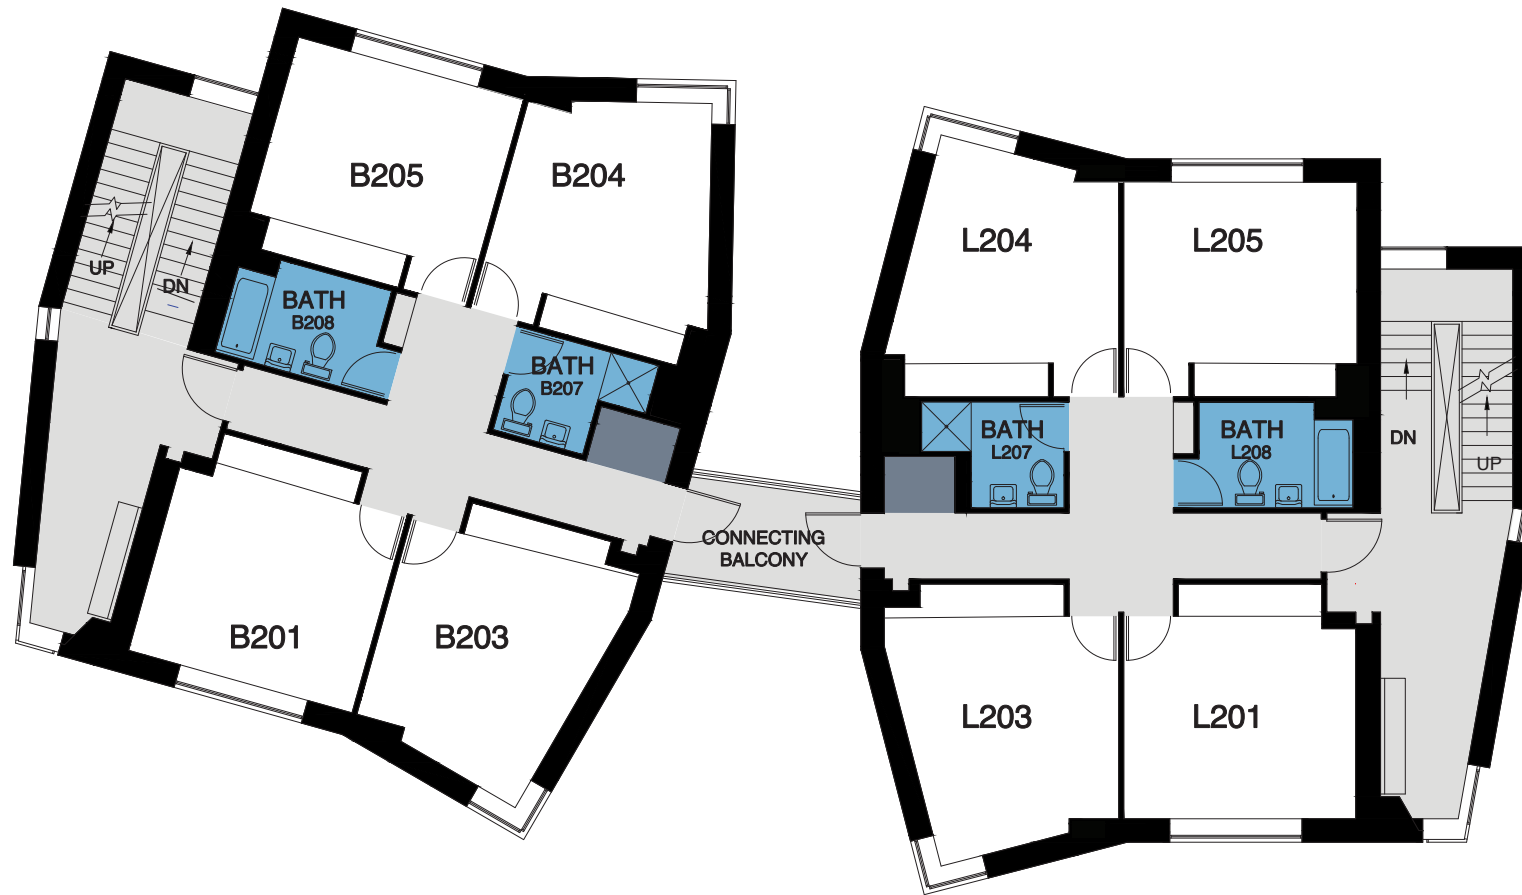

Bluecher - Leonard

19/21 Ravine Walk - Second Floor

LEGEND

- BATHROOM
- NON-RESIDENTIAL SPACE
-
-
- BLUECHER
- LEONARD

SITE MAP