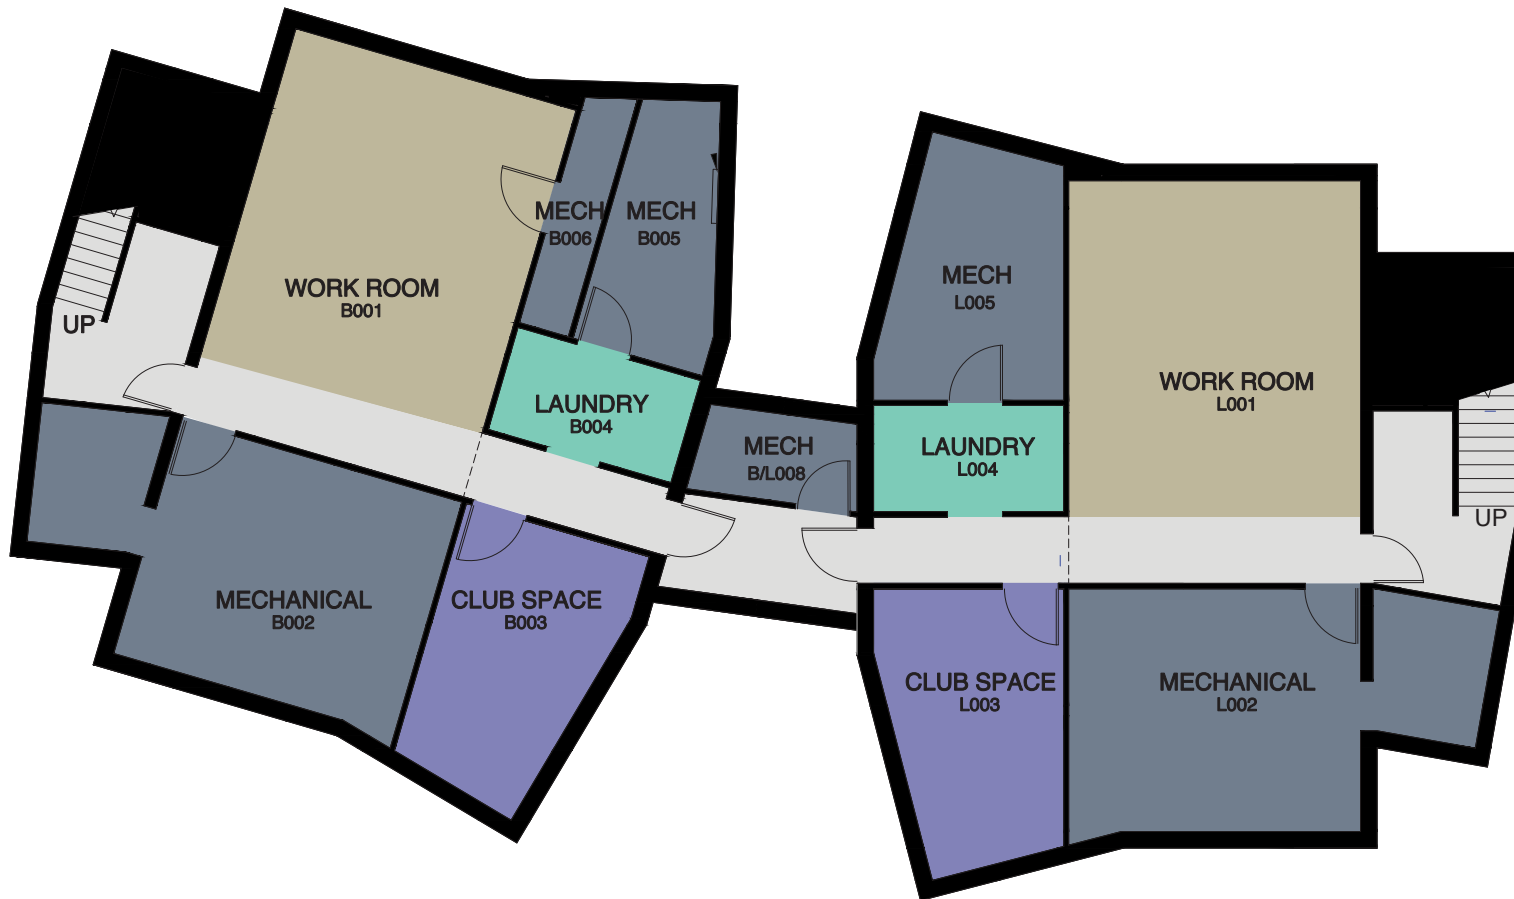

# Bluecher - Leonard

19/21 Ravine Walk - Lower Level

## LEGEND

-  COMMON ROOM
-  LAUNDRY ROOM
-  NON-RESIDENTIAL SPACE
-  CLUB SPACE
-  B100 BLUECHER
-  L100 LEONARD