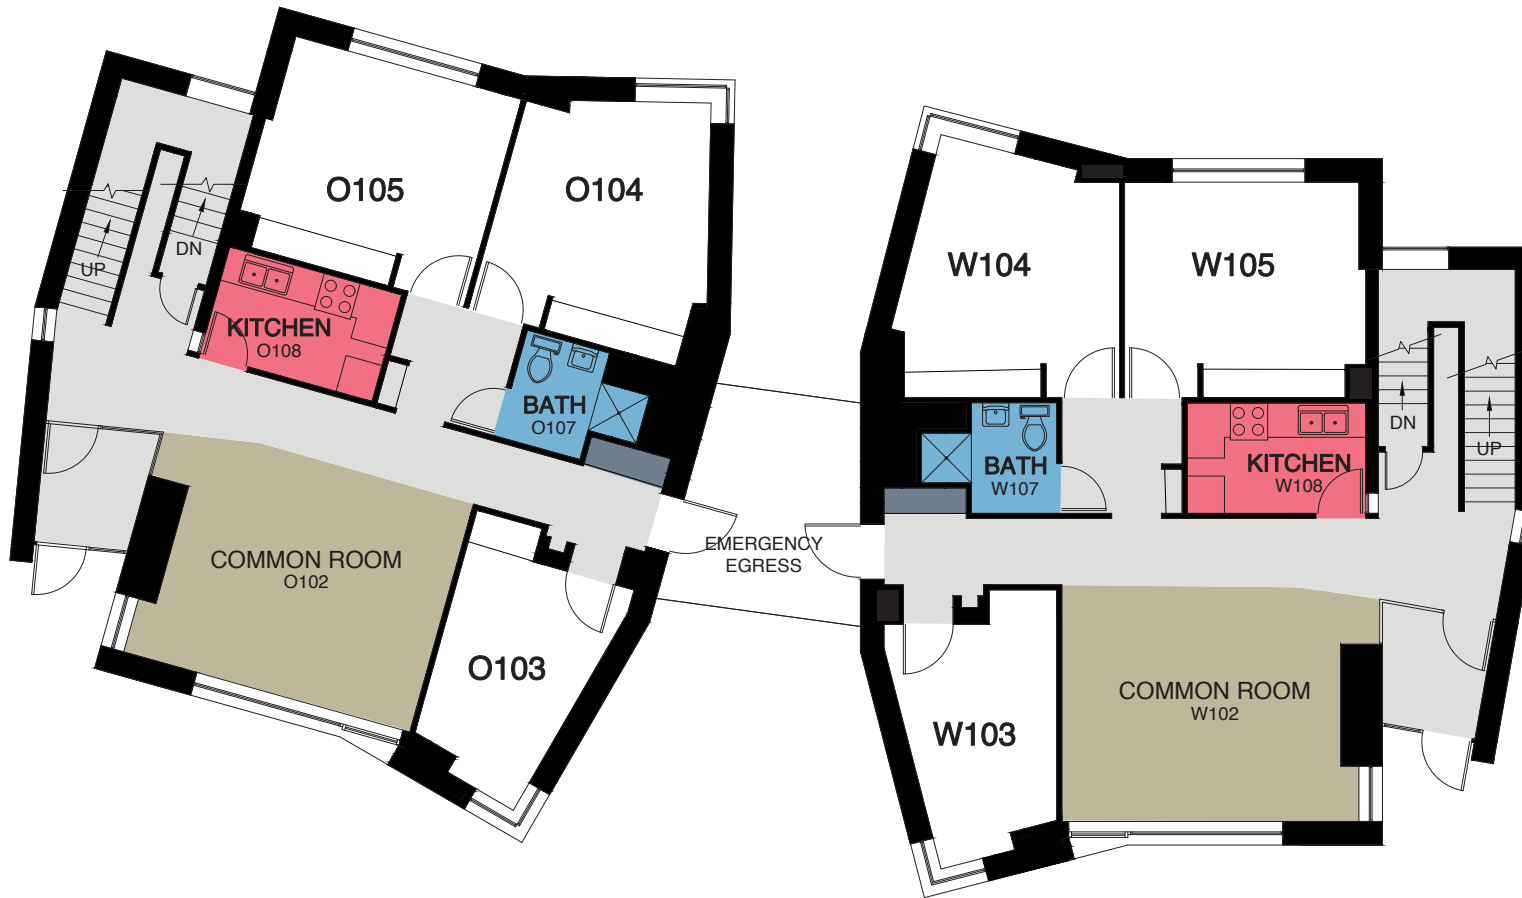

Obreshkov - Wolff

23/25 Ravine Walk - First Floor

LEGEND

- BATHROOM
- COMMON ROOM
- COMMUNITY KITCHEN
- NON-RESIDENTIAL SPACE
- PEER COUNSELOR
- O100 OBRESHKOV
- W100 WOLFF

SITE MAP