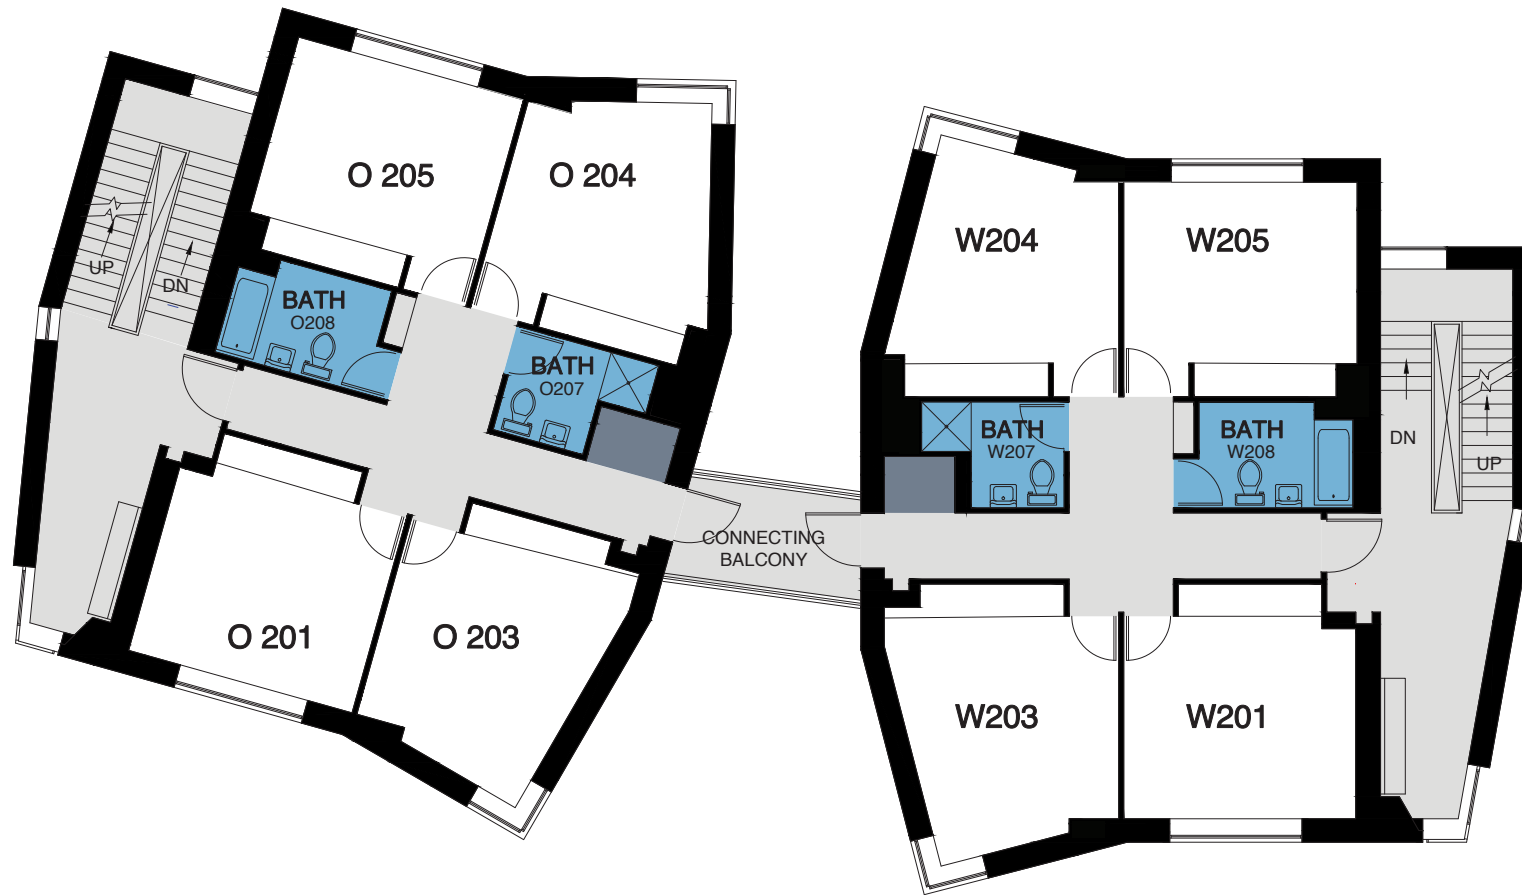

# Obreshkov - Wolff

23/25 Ravine Walk - Second Floor

## LEGEND

- BATHROOM
- NON-RESIDENTIAL SPACE
- 
- 
- OBRESHKOV
- WOLFF