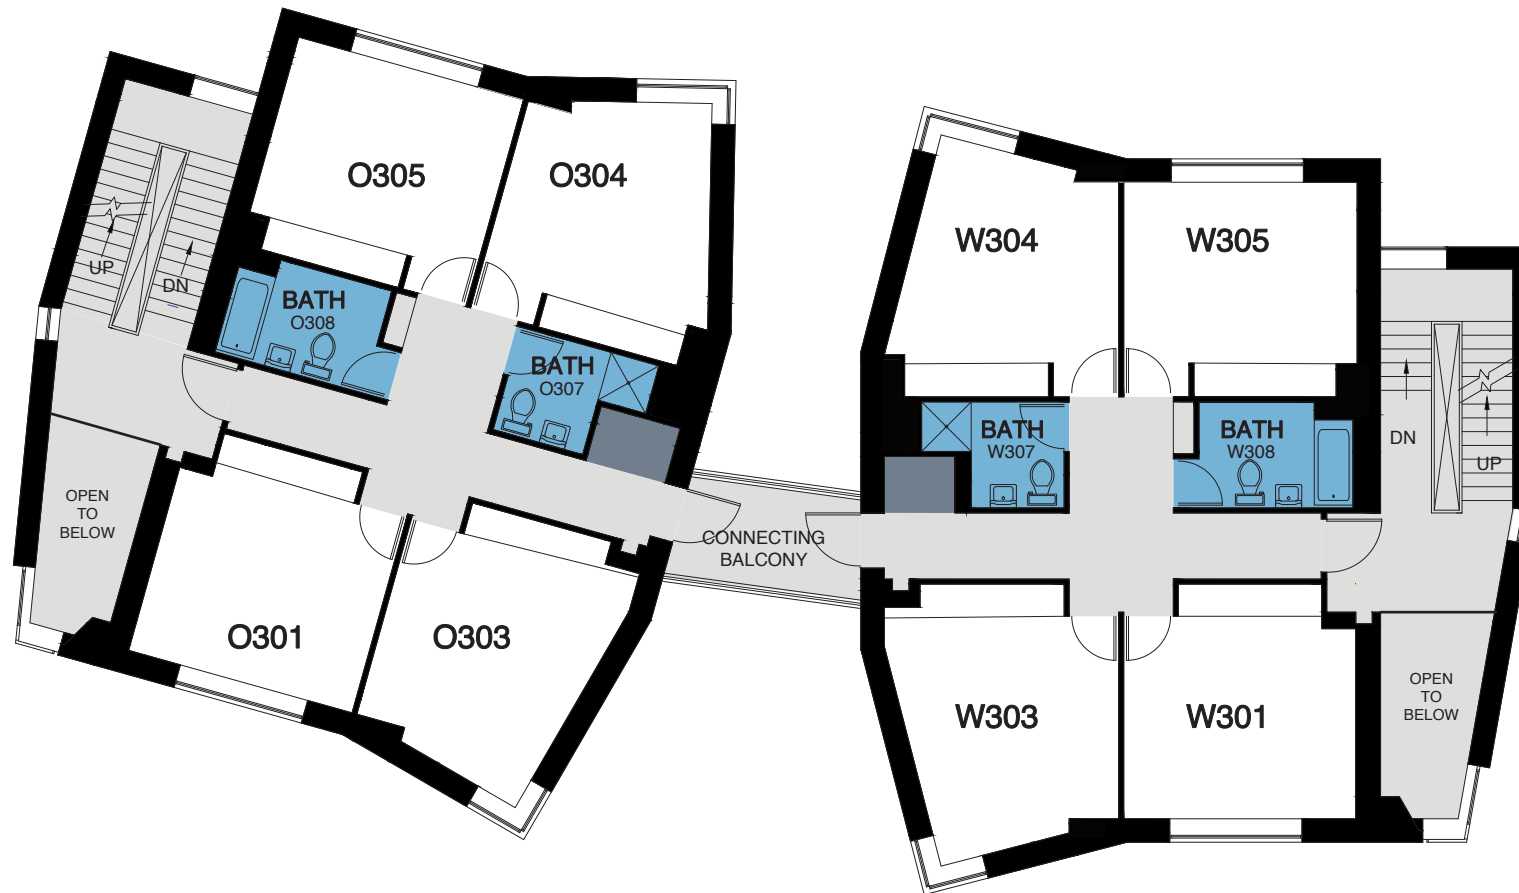

# Obreshkov - Wolff

23/25 Ravine Walk - Third Floor

## LEGEND

-  BATHROOM
-  NON-RESIDENTIAL SPACE
- 
- 
-  OBRESHKOV
-  WOLFF