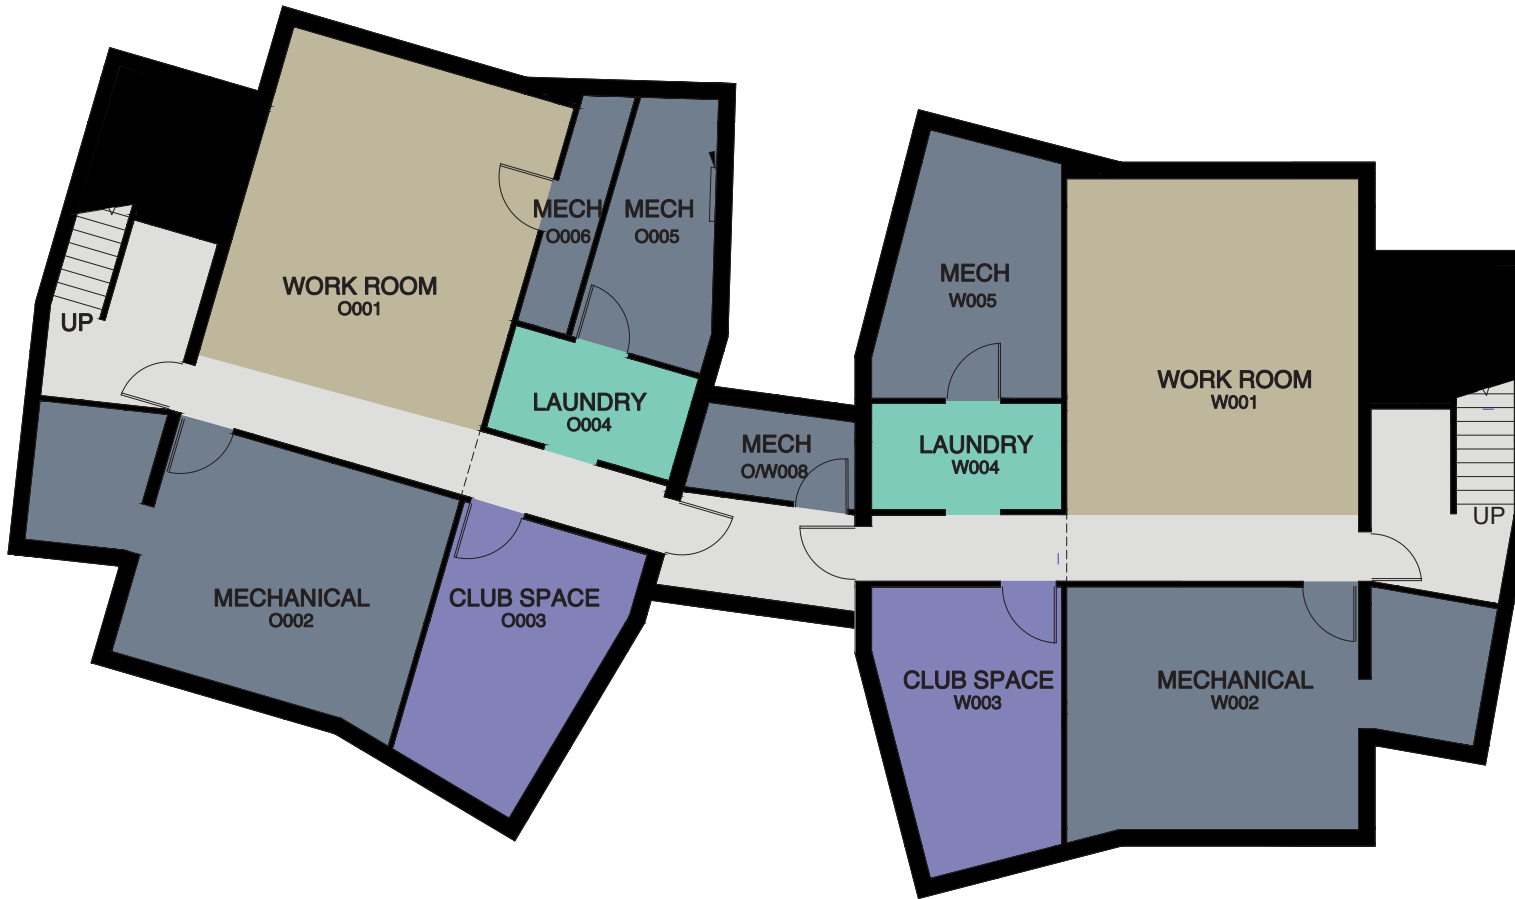

Obreshkov - Wolff

23/25 Ravine Walk - Lower Level

LEGEND

- COMMON ROOM
- LAUNDRY ROOM
- NON-RESIDENTIAL SPACE
- CLUB SPACE
- O100 OBRESHKOV
- W100 WOLFF

SITE MAP