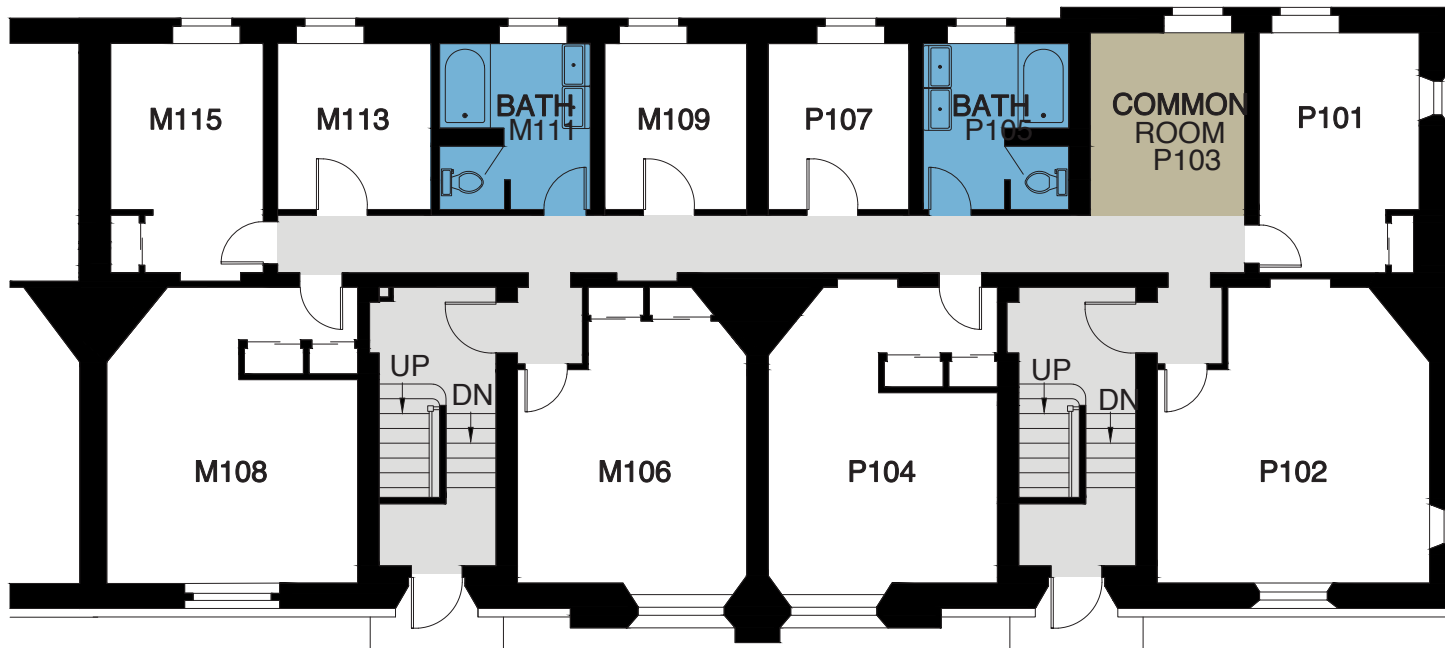

McVickar - Potter Hall

31/33 Richard D. Griffiths Walk - First Floor

LEGEND

- BATHROOM
- COMMON ROOM
- NON-RESIDENTIAL SPACE
- PEER COUNSELOR
-
-
-
- P100 s POTTER HALL
- M100 s MCVICKAR HALL

SITE MAP