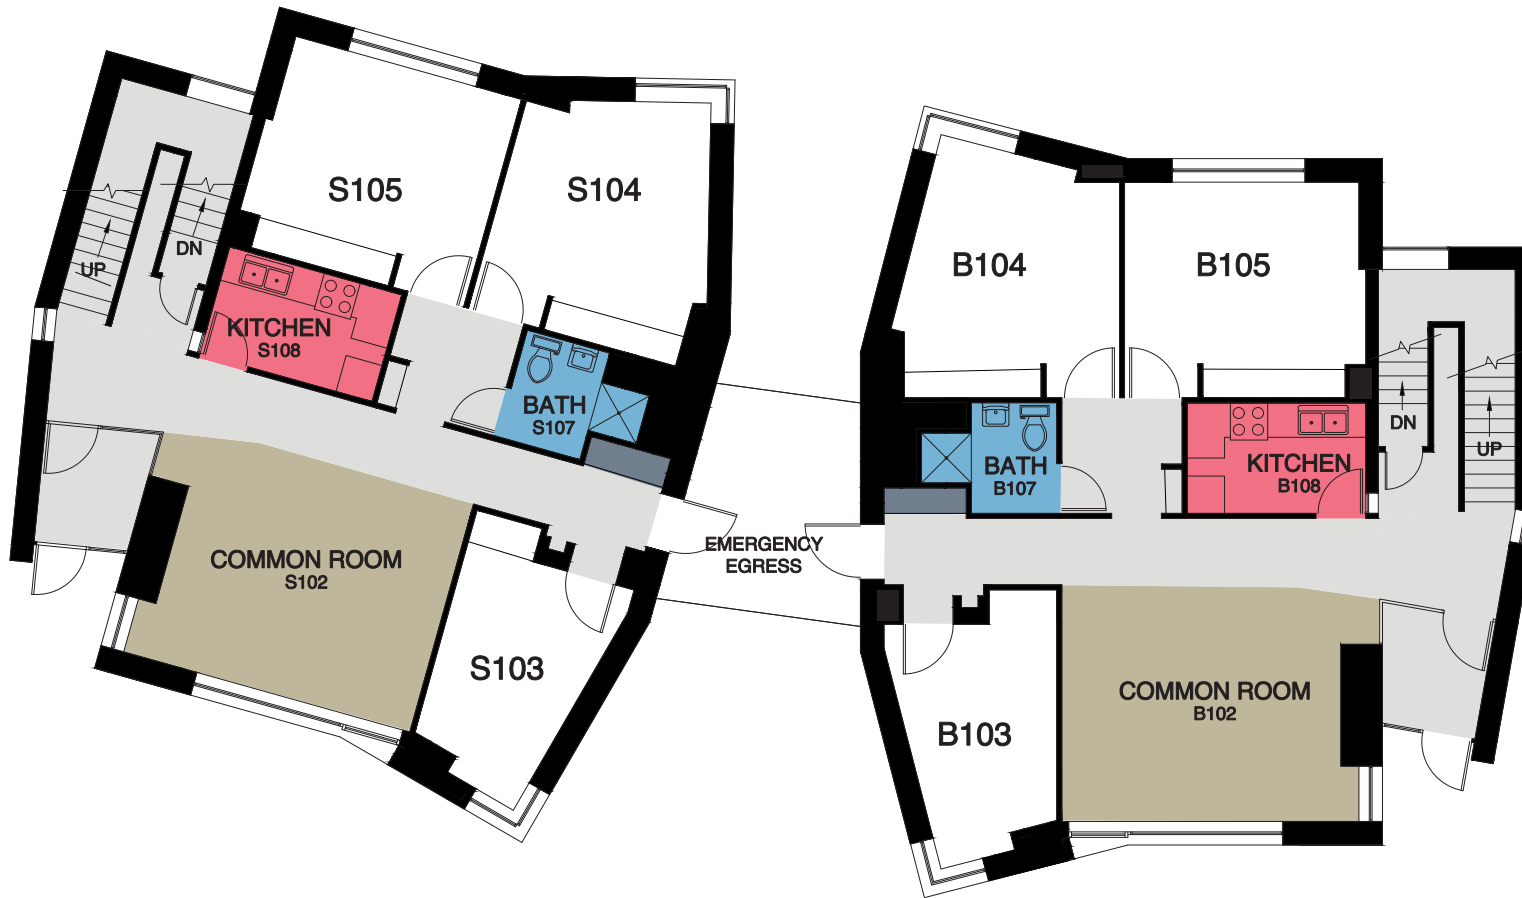

Shelov - Bourne

18/19 Ravine Walk - First Floor

LEGEND

- BATHROOM
- COMMON ROOM
- COMMUNITY KITCHEN
- NON-RESIDENTIAL SPACE

- S-SHELOV
- B-BOURNE

SITE MAP