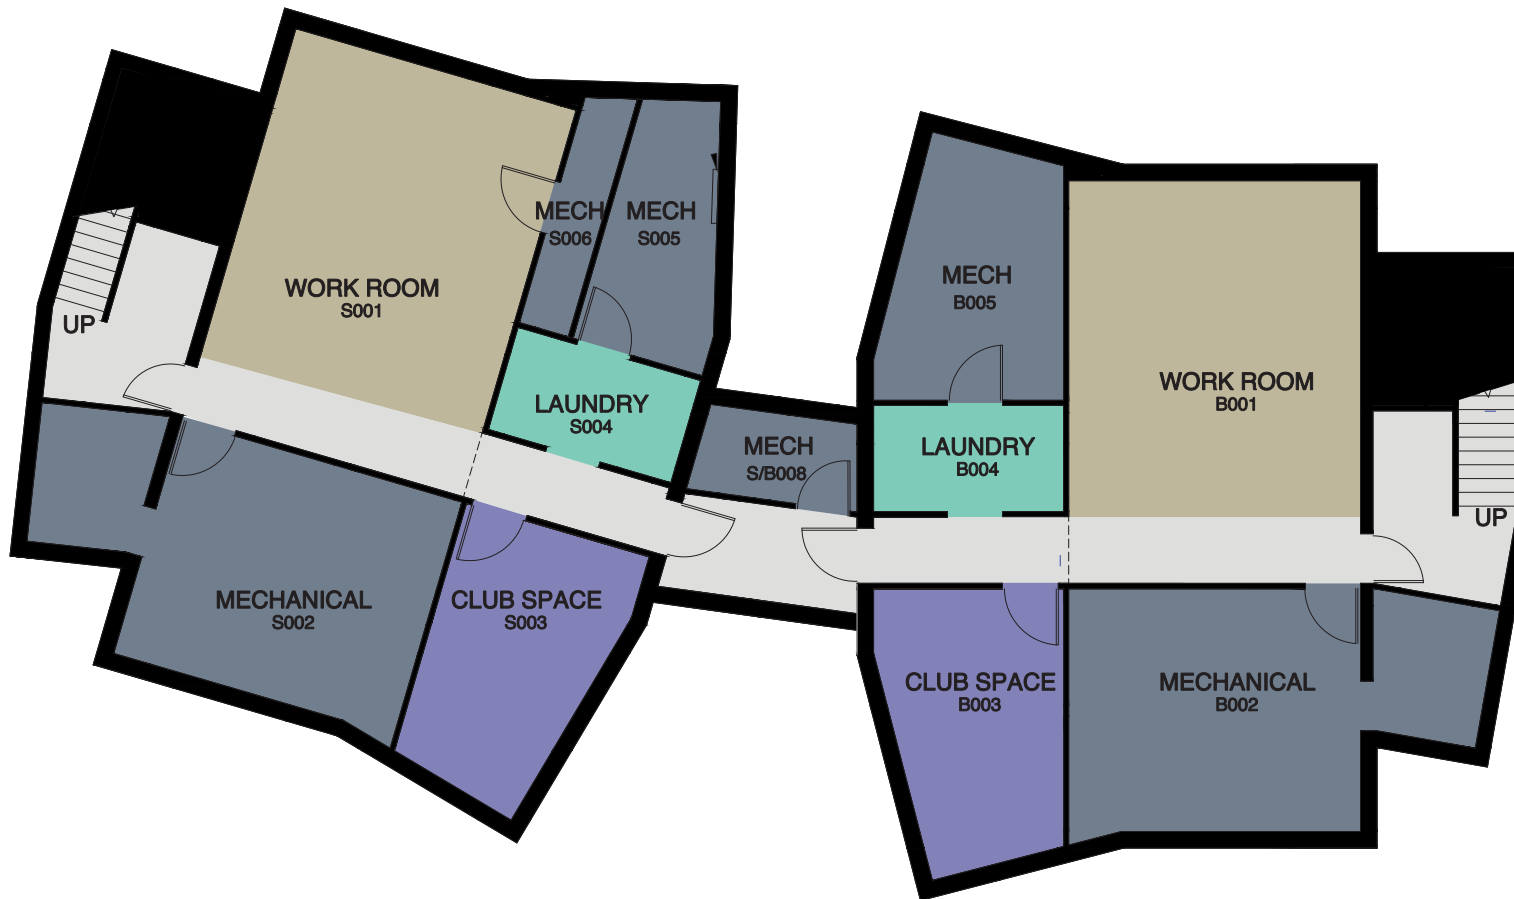

Shelov - Bourne

15/17 Ravine Walk - Lower Level

LEGEND

-  COMMON ROOM
-  LAUNDRY ROOM
-  NON-RESIDENTIAL SPACE
-  CLUB SPACE

-  S100 SHELOV
-  B100 BOURNE

SITE MAP