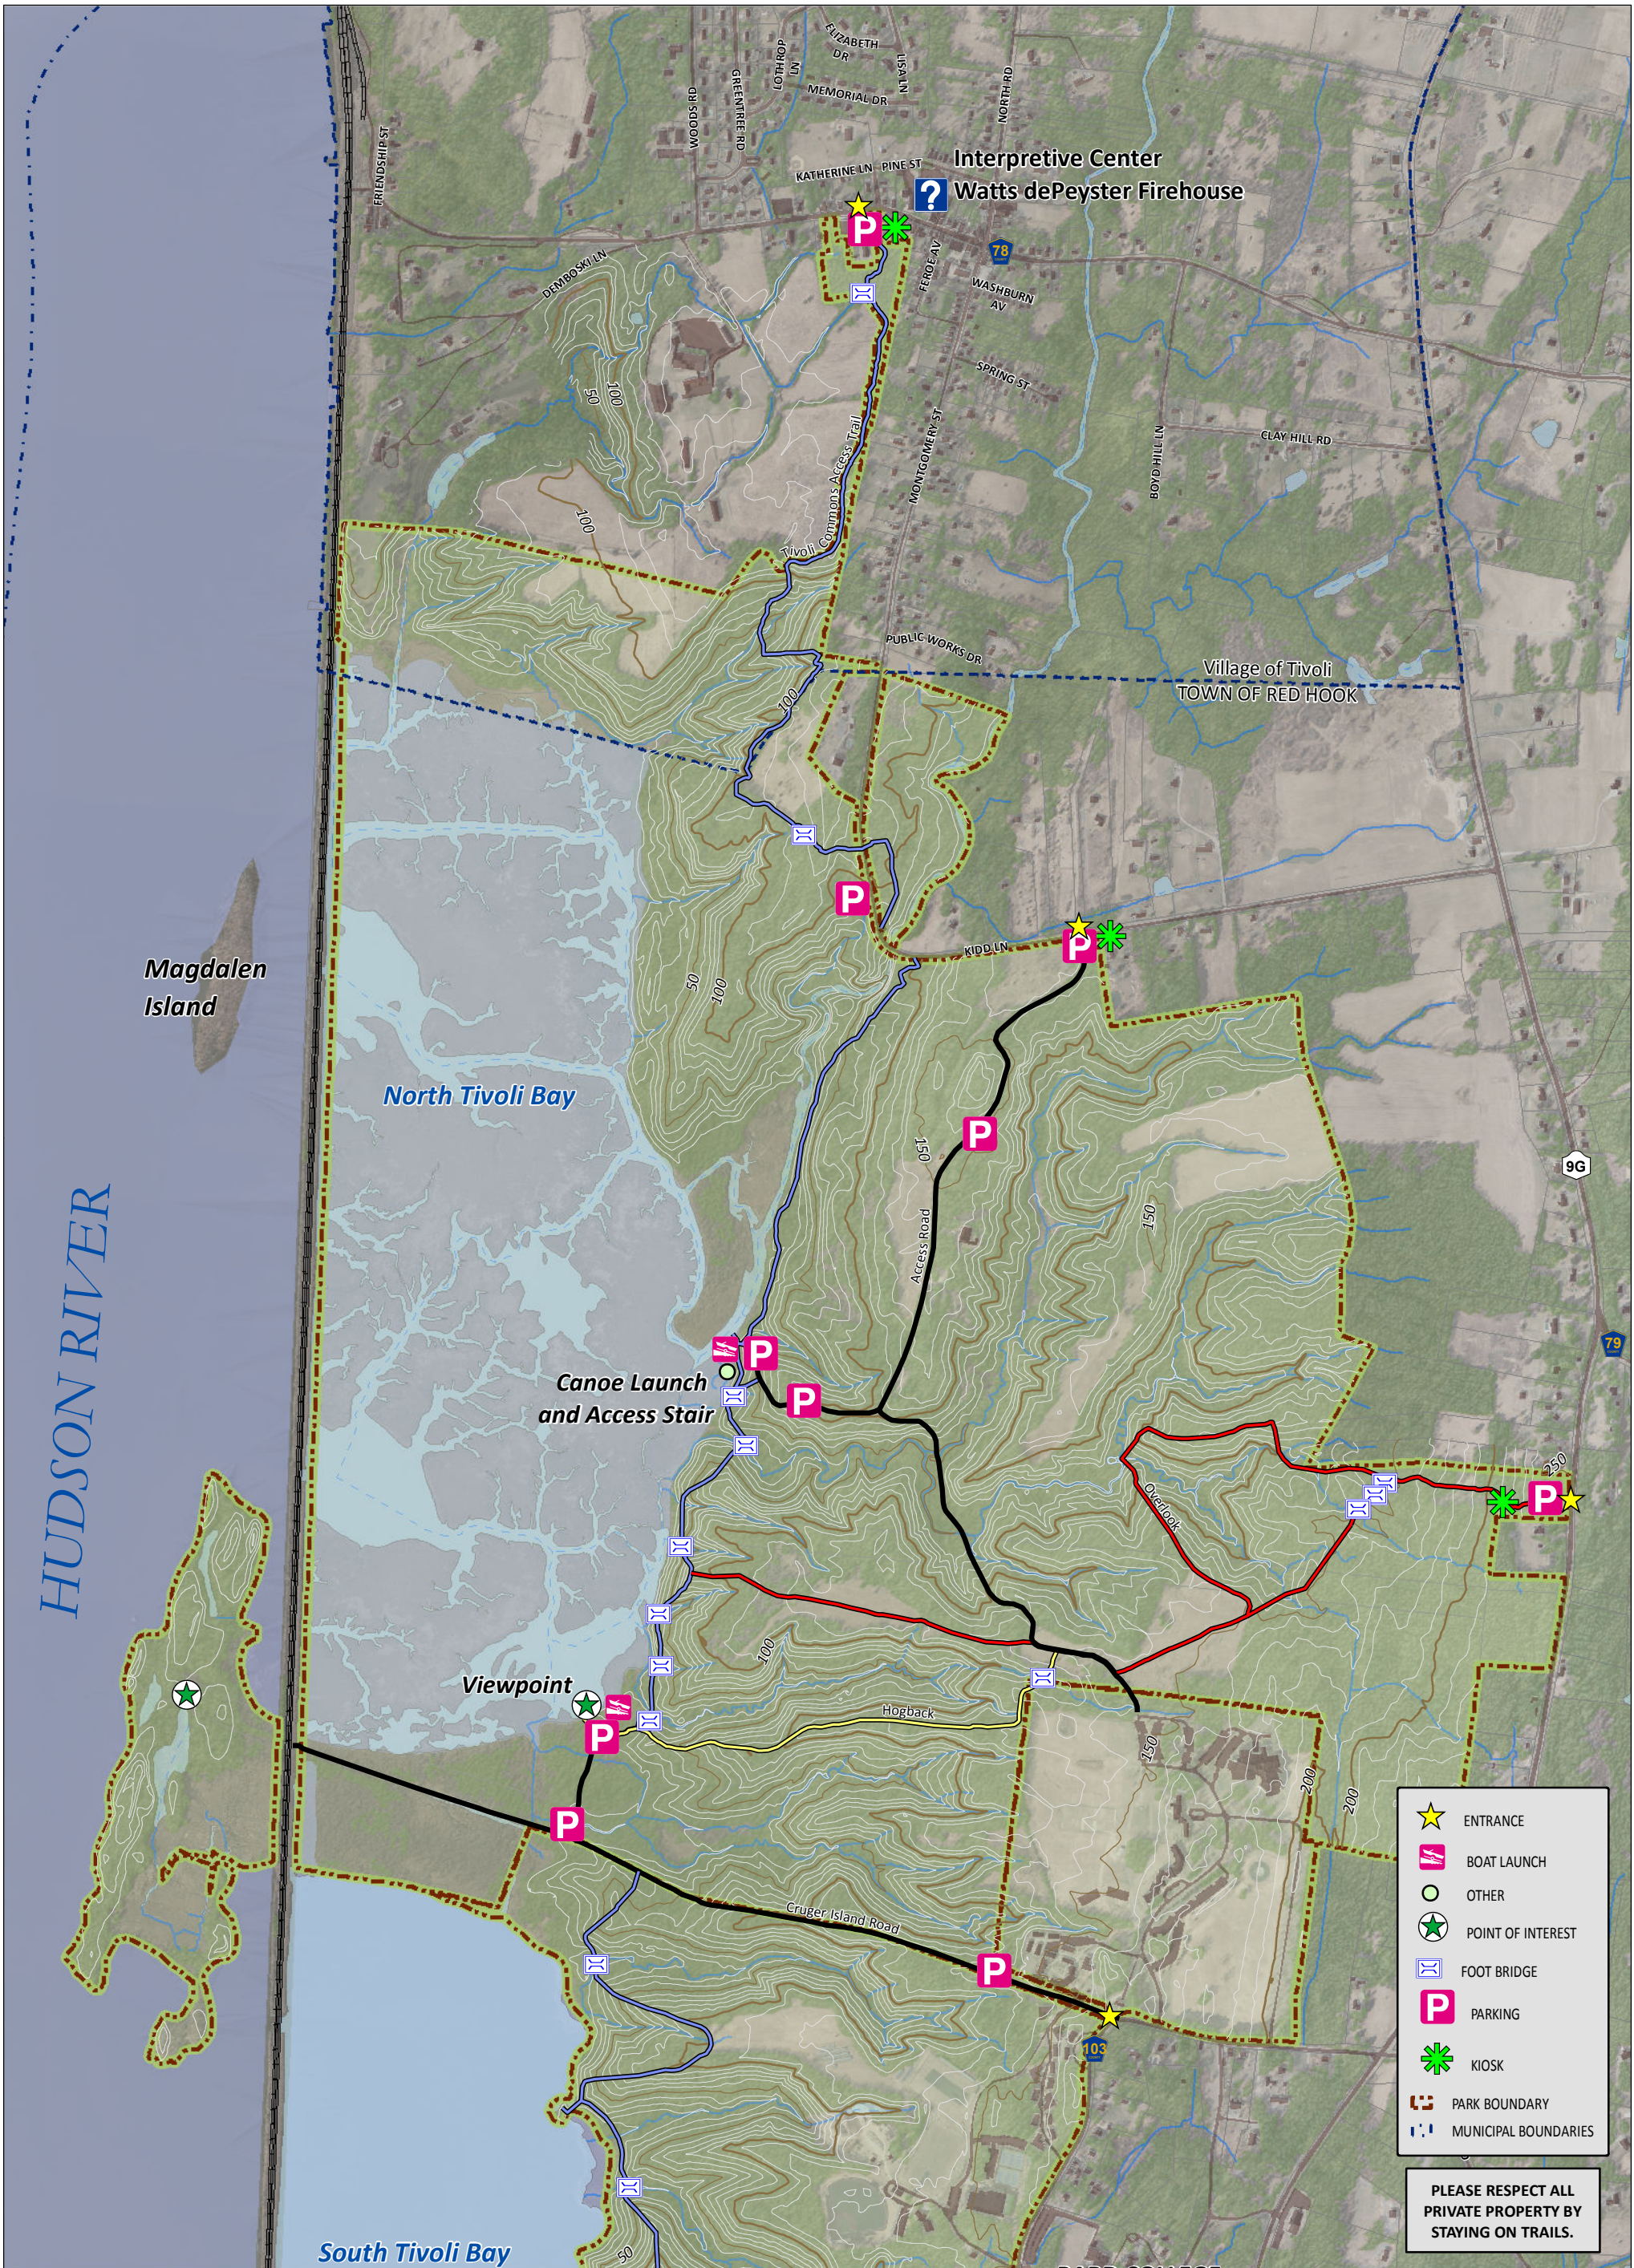

Trail Owner:
 New York State, Bard College, Village of Tivoli
 Total Trail Length:
 9.4 Miles

Tivoli Bays MUA Trail Map

<https://www.dec.ny.gov/lands/92370.html>

Address: 4801 Route 9G
 GPS Coordinates:
 -73.914142
 42.029556

- ENTRANCE
- BOAT LAUNCH
- OTHER
- POINT OF INTEREST
- FOOT BRIDGE
- PARKING
- KIOSK
- PARK BOUNDARY
- MUNICIPAL BOUNDARIES

PLEASE RESPECT ALL PRIVATE PROPERTY BY STAYING ON TRAILS.

Marcus J. Molinaro
 County Executive

Healthy Communities Trails Map Series
 Dutchess County Department of Planning and Development
 In Partnership with the Dutchess County Department of Behavioral and Community Health
 Issued: 5/23/2019