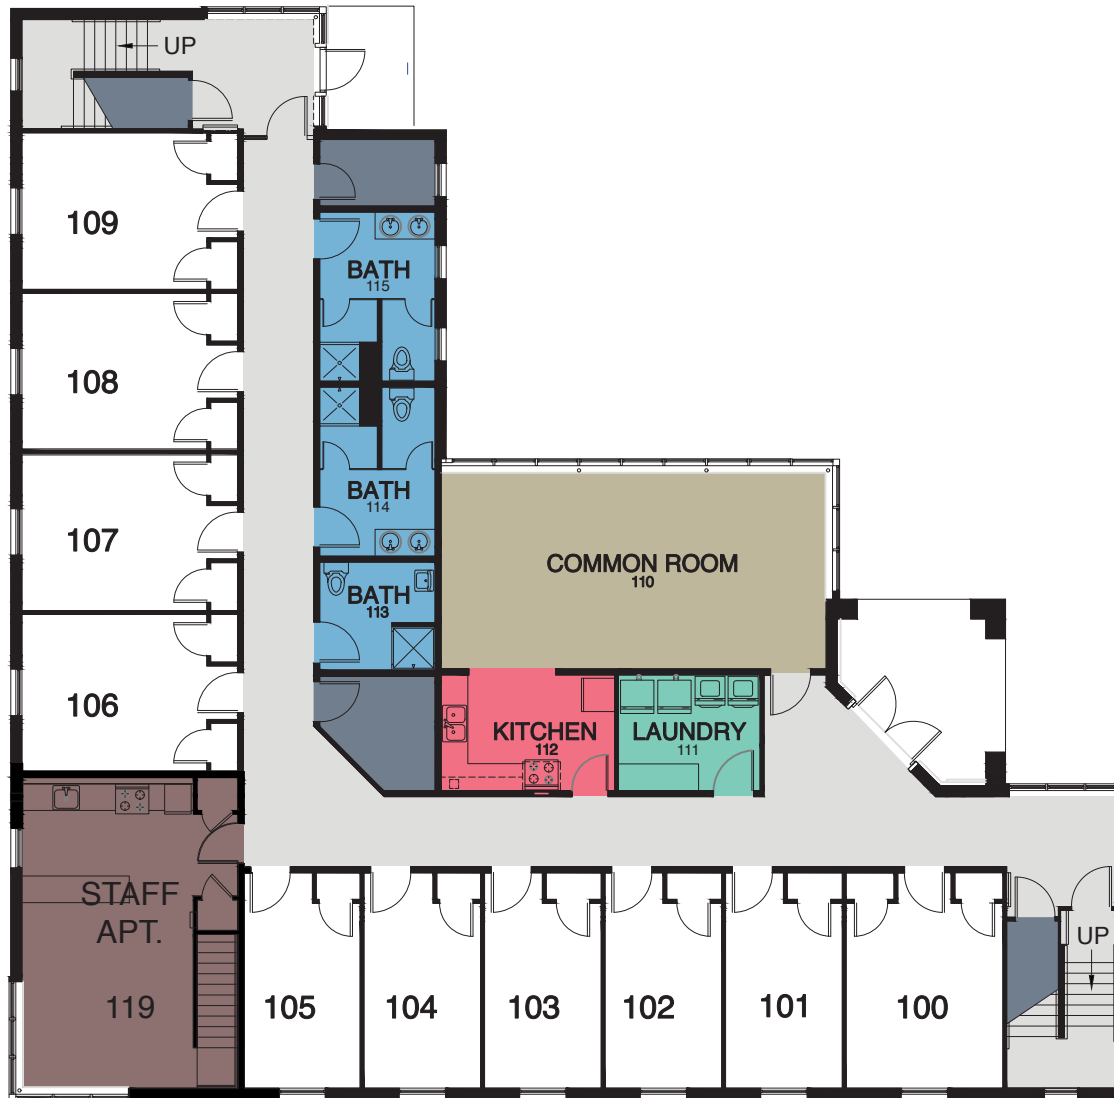

Resnick Commons A, C & G

Village Walk - First Floor

LEGEND

- BATHROOM
- COMMON ROOM
- COMMUNITY KITCHEN
- LAUNDRY ROOM
- NON-RESIDENTIAL SPACE
- STAFF APARTMENT
- PEER COUNSELOR
-
-

SITE MAP